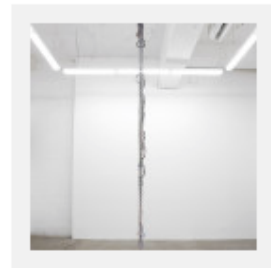

### ‘ROAD TO RUIN’ AT COOPER COLE, TORONTO

BY *The Editors of ARTnews* POSTED 07/09/15 11:31 AM

Martin Soto Climent, *Modelo*, 2014, Aluminum can, plasticine, plastic eye.  
COURTESY THE ARTIST AND COOPER COLE GALLERY

*Pictures at an Exhibition* presents images of one notable show every weekday.

Today's show: "Road to Ruin" is now on view at Cooper Cole in Toronto. The group exhibition, named after a Ramones album, features work from 12 artists in the gallery's new space in the home of a former bank, and will be on view until July 18.