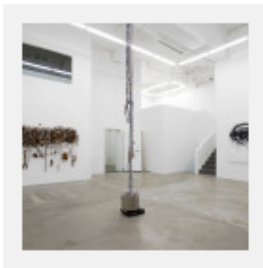

### ‘ROAD TO RUIN’ AT COOPER COLE, TORONTO

BY *The Editors of ARTnews* POSTED 07/09/15 11:31 AM

Martin Soto Climent, *Modelo*, 2014, Aluminum can, plasticine, plastic eye.  
COURTESY THE ARTIST AND COOPER COLE GALLERY

*Pictures at an Exhibition* presents images of one notable show every weekday.

Today's show: "Road to Ruin" is now on view at Cooper Cole in Toronto. The group exhibition, named after a Ramones album, features work from 12 artists in the gallery's new space in the home of a former bank, and will be on view until July 18.