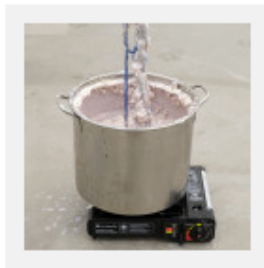

Rachel Uffner Gallery
170 Suffolk Street
New York, NY 10002

+1 212 274 0064
info@racheluffnergallery.com
racheluffnergallery.com